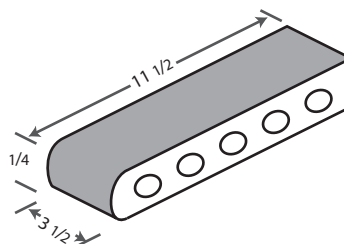

JUMBO

NORMAN

9" SINGLE
BULLNOSE

9" DOUBLE
BULLNOSE

12" SINGLE
BULLNOSE

VENEER

IMPERIAL

15920 Pomona Rincon Road, CA 91709
909-597-3711 • 909-597-3026 fax
WWW.HIGGINSBRICK.COM