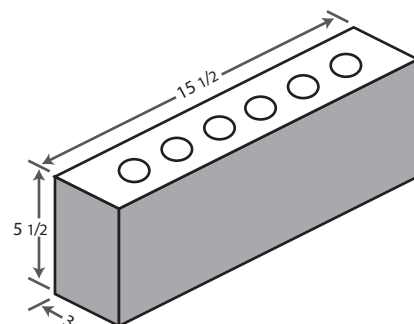

JUMBO

NORMAN

9" SINGLE
BULLNOSE

9" DOUBLE
BULLNOSE

12" SINGLE
BULLNOSE

VENEER

IMPERIAL

15920 Pomona Rincon Road, CA 91709
909-597-3711 • 909-597-3026 fax
WWW.HIGGINSBRICK.COM