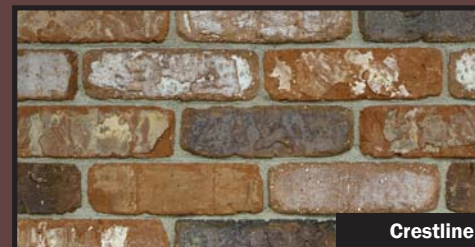

EVERGREEN Brick and Veneer

HIGGINS BRICK

QUALITY BRICK SINCE 1927

Storm Cloud

Moraga

Crestline

Made With
99%
Recycled
Materials

EVERGREEN Brick and Veneer

Astoria

Yellowstone

Aiden

Windamere

Seneca

Sundance

Glacier Bay

Cumberland