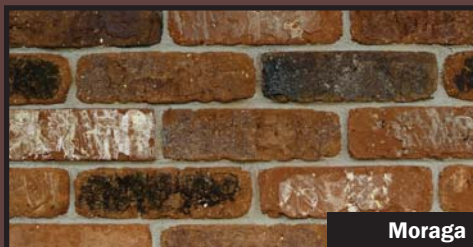

EVERGREEN Brick and Veneer

HIGGINS BRICK

QUALITY BRICK SINCE 1927

Storm Cloud

Moraga

Crestline

Made With
99%
Recycled
Materials

EVERGREEN Brick and Veneer

Astoria

Yellowstone

Aiden

Windamere

Seneca

Sundance

Glacier Bay

Cumberland