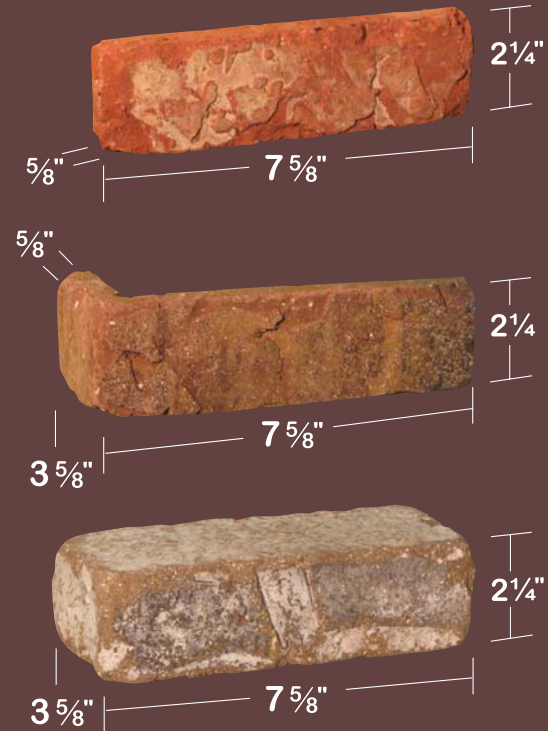

EVERGREEN Brick and Veneer

HIGGINS BRICK

QUALITY BRICK SINCE 1927

Storm Cloud

Moraga

Crestline

Made With
99%
Recycled
Materials

EVERGREEN Brick and Veneer

Astoria

Yellowstone

Aiden

Windamere

Seneca

Sundance

Glacier Bay

Cumberland